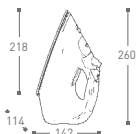

STEAMWORKS

Hotel-Dampfbügeleisen
Energiesparend - 1650-2000 W
2-fach automatische Abschaltung
Anti-Haft-Keramiksohle
Anti-Kalk- und Anti-Tropf-System
Selbstreinigungssystem
Gewicht 1,1 kg

Hotel steam iron
Energy saving - 1650-2000 W
Double safety automatic shut-off
Non-stick ceramic soleplate
Anti-calc and anti-drip system
Self cleaning system
Weight 1.1 kg

220-240 V, 50/60 Hz 1650-2000 W