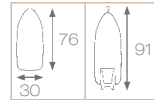

Bügelbrett E-Zee
& Dampfbügelleisen SteamWorks
Ironing Board E-Zee
& Steam Iron SteamWorks

MI-PRO

160212

Bügelbrett Mi-Pro
Ironing Board Mi-Pro

MINI-MAX

160215

Bügelbrett Mini-Max
Ironing Board Mini-Max

MINI-MEEE