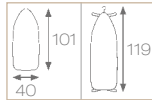

Bügelbrett E-Zee
& Dampfbügelleisen SteamWorks
Ironing Board E-Zee
& Steam Iron SteamWorks

MI-PRO

160212

Bügelbrett Mi-Pro
Ironing Board Mi-Pro

MINI-MAX

160215

Bügelbrett Mini-Max
Ironing Board Mini-Max

MINI-MEEE