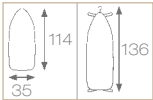

MI-PRO

160212

Bügelbrett Mi-Pro
Ironing Board Mi-Pro