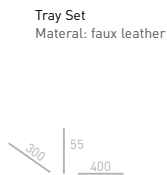

190001

Tablett
Tray

190003

Sachet-Behälter
mit zwei Fächern
Sachet Box
with two compartments

190002

Sachet-Behälter
mit zwei Fächern
Sachet Box
with two compartments