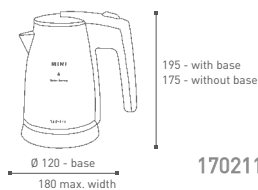

0.5 litre capacity
Integrated heating element
Cordless, 360° rotation
Automatic shut-off
Boil dry protection
Indicator light
Lid with safety interlock
Stainless steel housing

Intertek  CE 220-240 V, 50/60 Hz 1000 W
SASO