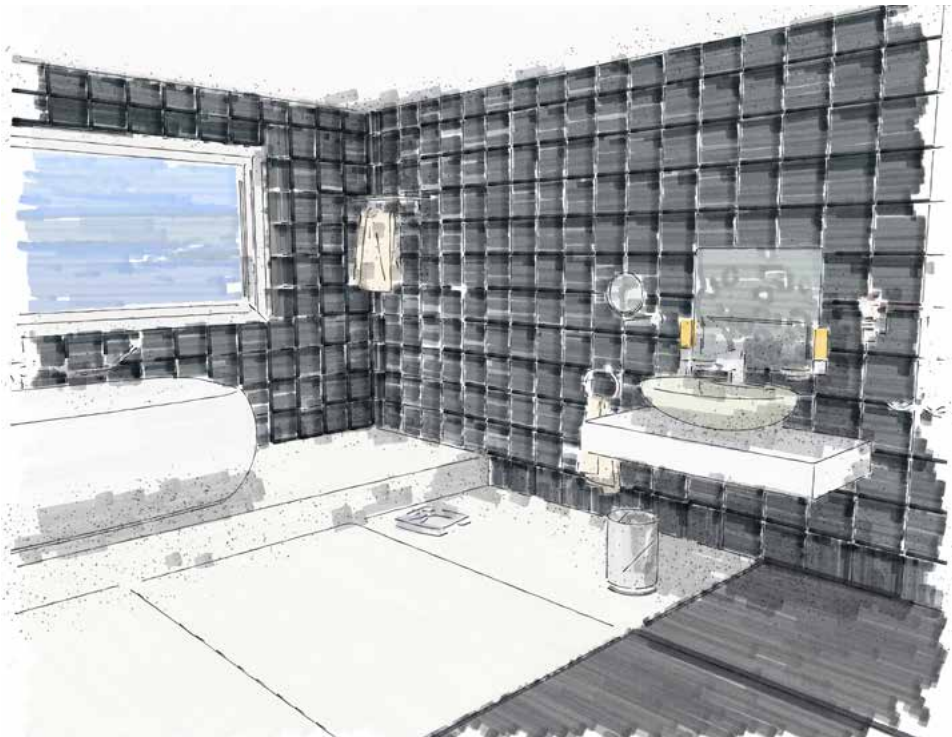

030481

WC-Bürstengarnitur
Toilet Brush Holder
Satinirtes Glas - Iced Glass

030633 - Standmodell. Free standing

030493 - Wandmontage. Wall mounted

WC-Bürstengarnitur
Toilet Brush Holder

**030477**Seifenspender
Soap Dispenser**030479**Seifenhalter
Soap Dish
Satinieretes Glas - Iced Glass